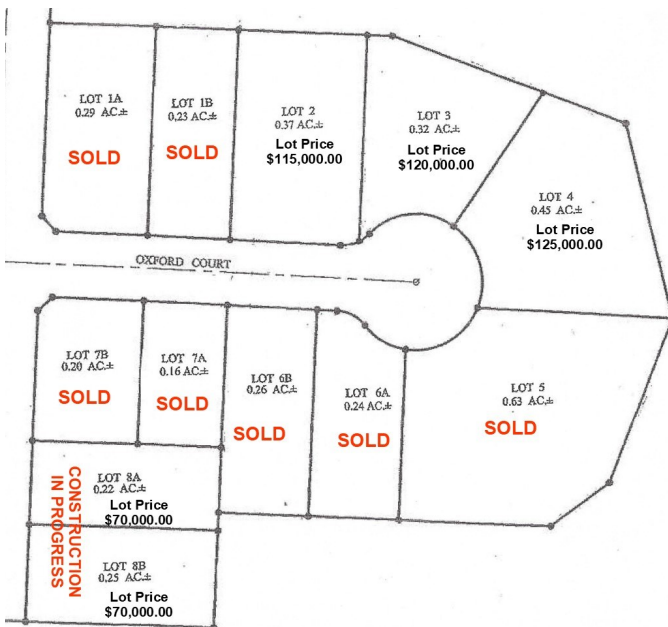

Reyelts Construction, Inc. would like to introduce you to Rapid City's newest housing development, offering both townhome and single family home sites.

B · U · F · F · A · L · O CROSSING

Single Family - Lot 4

Single Family - Lot 2

Here is your chance to get in on the ground floor! During this first phase of construction only 5 sites still available.

Offering both townhome and single family building sites. Nestled in the pines overlooking the beautiful Black Hills.